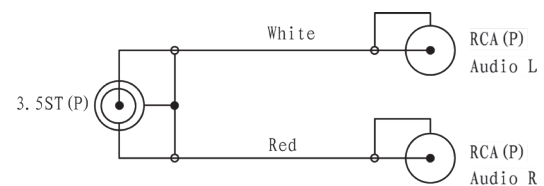

clicktronic[®]
entertainment.
pure.

casual

 3.5 mm STEREO plug

 2 x RCA plug (RCA)

Cross section

Wiring diagram

MP3 Adaptor cable

additional adapter for MP3 Player, iPod, and Smartphone