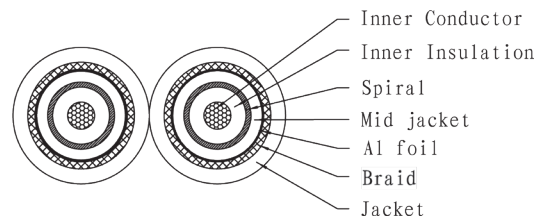

clicktronic[®]
entertainment.
pure.

casual

 3.5 mm STEREO plug

 2 x RCA plug (RCA)

Cross section

Wiring diagram

MP3 Adaptor cable

additional adapter for MP3 Player, iPod, and Smartphone