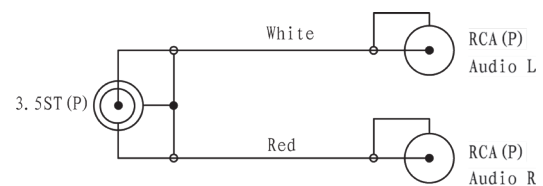

clicktronic[®]
entertainment.
pure.

casual

 3.5 mm STEREO plug

 2 x RCA plug (RCA)

Cross section

Wiring diagram

MP3 Adaptor cable

additional adapter for MP3 Player, iPod, and Smartphone