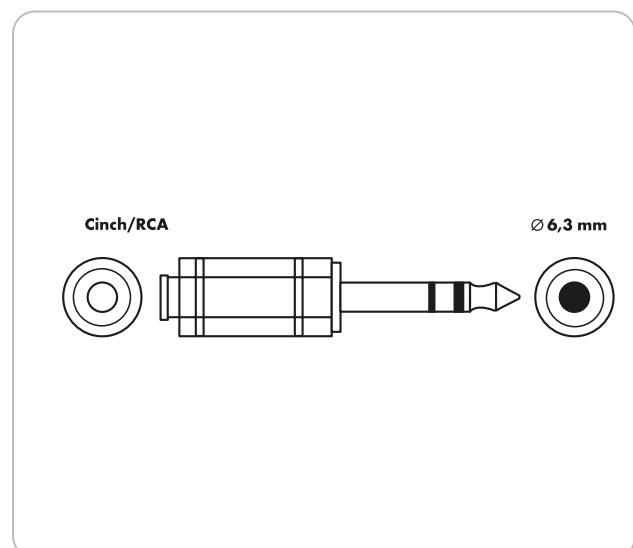

ARTICLE INFORMATION

Article Nr
EAN

KHA4010 533
4004005503821

4 004005 503821

Last updated: 28.03.2016

FEATURES (KHA4010 533)

- for connecting audio devices equipped with a Cinch plug to devices equipped with a 6.3 mm jack plug socket or for connecting a microphone equipped with a Cinch cable to an amplifier
- bipolar 6.35 mm jack plug, mono to Cinch socket

TECHNICAL DATA

quality	* Standard
Connections	1x CINCH jack 1x 6.3 mm jack plug (mono)
Content (package)	1
Colour	black
packaging	sliding blister SBL1S

Last updated: 28.03.2016