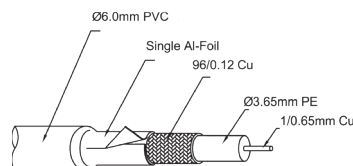

Cross section