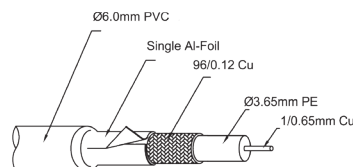

#### Kabelquerschnitt

### Specifications

Connections	
Plug material:	triple-coated PVC / ABS
Contact material:	24-Karat gold plated
Shielding:	yes
Port 1, type:	COAXIAL connector male
Connector 1, connector length (mm):	39.8
Connector 1, connector width (mm):	14.0
Connector 1, connector height (mm):	14.0
Port 2, type:	COAXIAL connector female
Connector 2, connector length (mm):	39.8
Connector 2, connector width (mm):	14.0
Connector 2, connector height (mm):	14.0