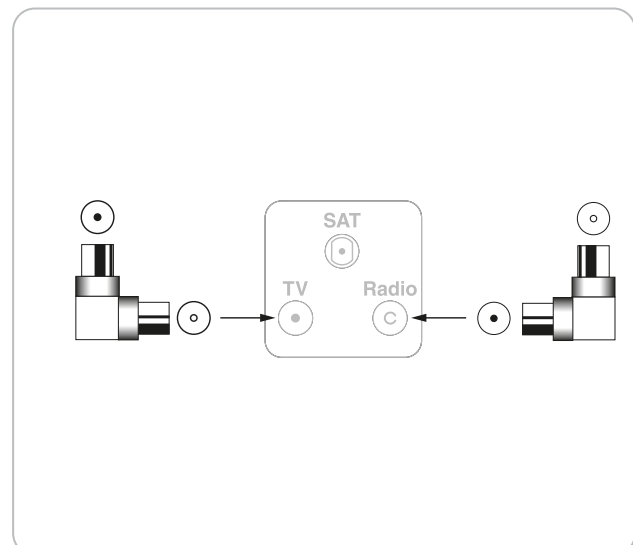

★★★
PROFESSIONAL

Angled IEC Adapter

IEC connector > IEC jack

This angled SCHWAIGER® adapter can be used with antenna cables. Thanks to its angled shape, it prevents those cables from breaking which, for example, have to be laid behind

furniture with only a very small distance to the wall.

ARTICLE INFORMATION

Article Nr
EAN

WAK12 532
4004005504606

Last updated: 23.03.2016

FEATURES (WAK12 532)

- ideal for usage with antenna sockets situated behind furniture

TECHNICAL DATA

quality	* Standard
Connections	1x IEC connector 1x IEC jack
Content (package)	1
Material of product	metal plastic
Dimensions (width)	32 mm
Dimensions (depth)	32 mm
Colour	white
packaging	sliding blister SBL1S