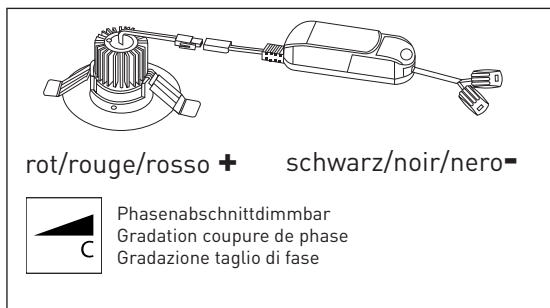

# maxLUCE LED Spot «ELEGANCE»

### INHALT/ TENHEUR/ CONTENUTO:

1 MAXLUCE LED SPOT  
1 LED Driver plug and play