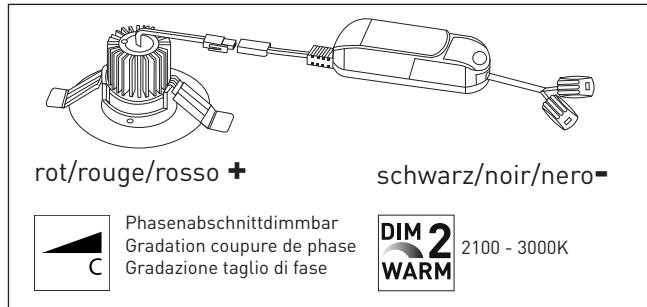

# maxLUCE LED Spot «MOVE D2W»

### INHALT/ TENHEUR/ CONTENUTO:

1 maxLUCE LED SPOT dim to warm  
1 LED Driver plug and play