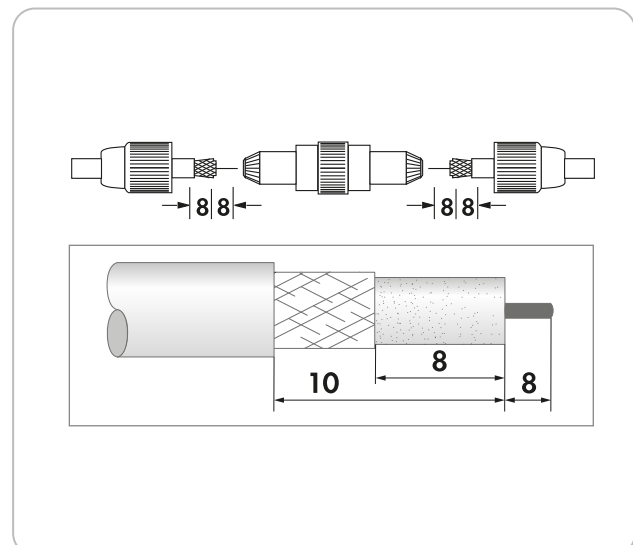

★★★
PROFESSIONAL

Cable Connector

This SCHWAIGER® connector is used as connecting piece or for the extension of coaxial cables.

ARTICLE INFORMATION

Article Nr
EAN

KVB36 532
4004005504798

Last updated: 23.03.2016

FEATURES (KVB36 532)

- clip-on inner conductor
- high load capacity

TECHNICAL DATA

quality	** Professional
Diameter	0.5 - 1.1 mm (inner conductor) 4 - 7.5 mm (cable)
Content (package)	1
Material of product	metal plastic
Colour	white
packaging	sliding blister SBL1S