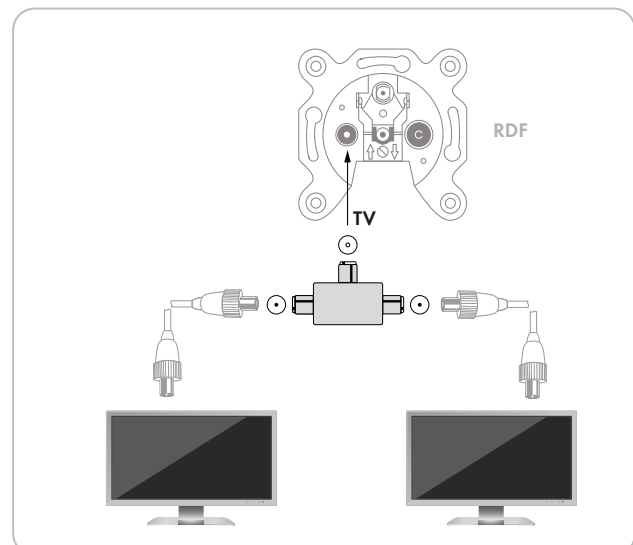

★★★
PROFESSIONAL

2-Way Clip-On Distributor (TV)

for cable and antenna systems

This SCHWAIGER® clip-on distributor is simply plugged into the TV connection of an antenna socket. It allows for operating a second TV device. The distributor has a solid metal

housing for protection against any kind of signal interference.

ARTICLE INFORMATION

Article Nr
EAN

ASV42 531
4004005504668

Last updated: 23.03.2016

FEATURES (ASV42 531)

- for distributing one antenna or cable connection to two terminal devices (TV/receiver)
- connecting two TVs is possible
- shielded from interfering signals by solid metal housing

TECHNICAL DATA

quality	** Professional
Distribution	2-way
Connections	1x IEC jack 2x IEC connector
Frequency range	5 - 1000 MHz
Distribution attenuation	5 dB
Material of product	metal
Dimensions (width)	56 mm
Dimensions (height)	17 mm
Dimensions (depth)	35 mm
Colour	silver
packaging	sliding blister SBL1S